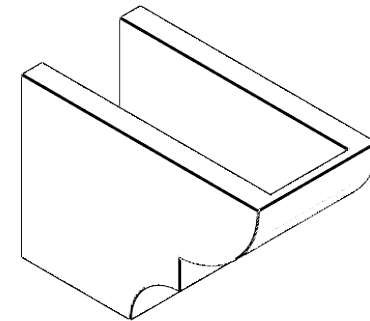

# ITEM NUMBER: RFTURO06X08000X12000X008RID00RCPR

6"W X 8"H X 12"L TIMBERTHANE ROUGH CEDAR RIDGEWOOD FAUX WOOD OPEN RAFTER TAIL, 8"L END, PRIMED TAN

**SIDE PROFILE**

**FRONT PROFILE**

**ISOMETRIC**

GENERATED DATE : 03/02/2023

EKENA MILLWORK  
2300 WEST MAIN ST.  
CLARKSVILLE, TX 75426  
TOLL FREE: 866-607-0453  
WWW.EKENAMILLWORK.COM

NOTES

1. INSTALLATION TO BE COMPLETED IN ACCORDANCE WITH MANUFACTURER'S SPECIFICATIONS.
2. DRAWING MAY NOT BE TO SCALE
3. THIS DRAWING IS INTENDED FOR DESIGN AND PLANNING PURPOSES ONLY.
4. ALL INFORMATION CONTAINED HEREIN WAS CURRENT AT THE TIME OF DEVELOPMENT BUT MUST BE REVIEWED AND APPROVED BY THE PRODUCT MANUFACTURER TO BE CONSIDERED ACCURATE.
5. TIMBERTHANE ARCHITECTURAL PRODUCTS ARE MADE FROM HIGH DENSITY URETHANE AND COME FACTORY PRIMED